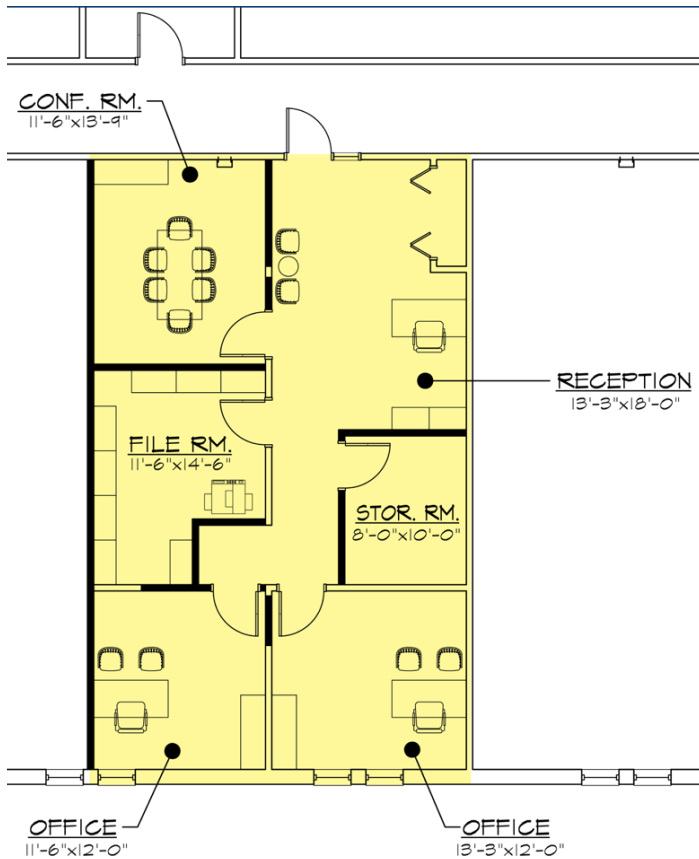

240 Washington Ave Ext.

ALBANY, NEW YORK

FOR LEASE | $16.50 SF

Please call or email me to set up a viewing or to learn more about this listing.

TL Metzger and Associates, LLC
418 Broadway
Albany, New York 12207

518-426-5211 x 103
Tracy@TLMetzger.com

HIGHLIGHTS...

- 25,000 SF building
- $16.50 SF including utilities and cleaning
- 1,260 SF Suite available

Upgraded common areas