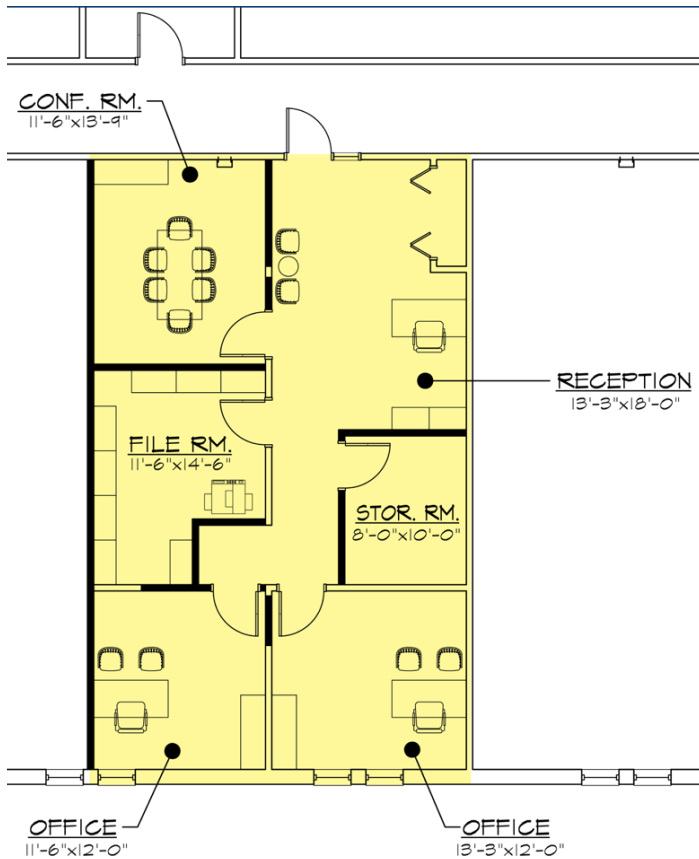

240 Washington Ave Ext.

ALBANY, NEW YORK

FOR LEASE | $17.50 SF

Please call or email me to set up a viewing or to learn more about this listing.

TL Metzger and Associates, LLC
418 Broadway
Albany, New York 12207

518-426-5211 x 103
Tracy@TLMetzger.com

HIGHLIGHTS...

- 25,000 SF building
- $17.50 SF including utilities and cleaning
- 1,260 SF Suite available

Upgraded common areas